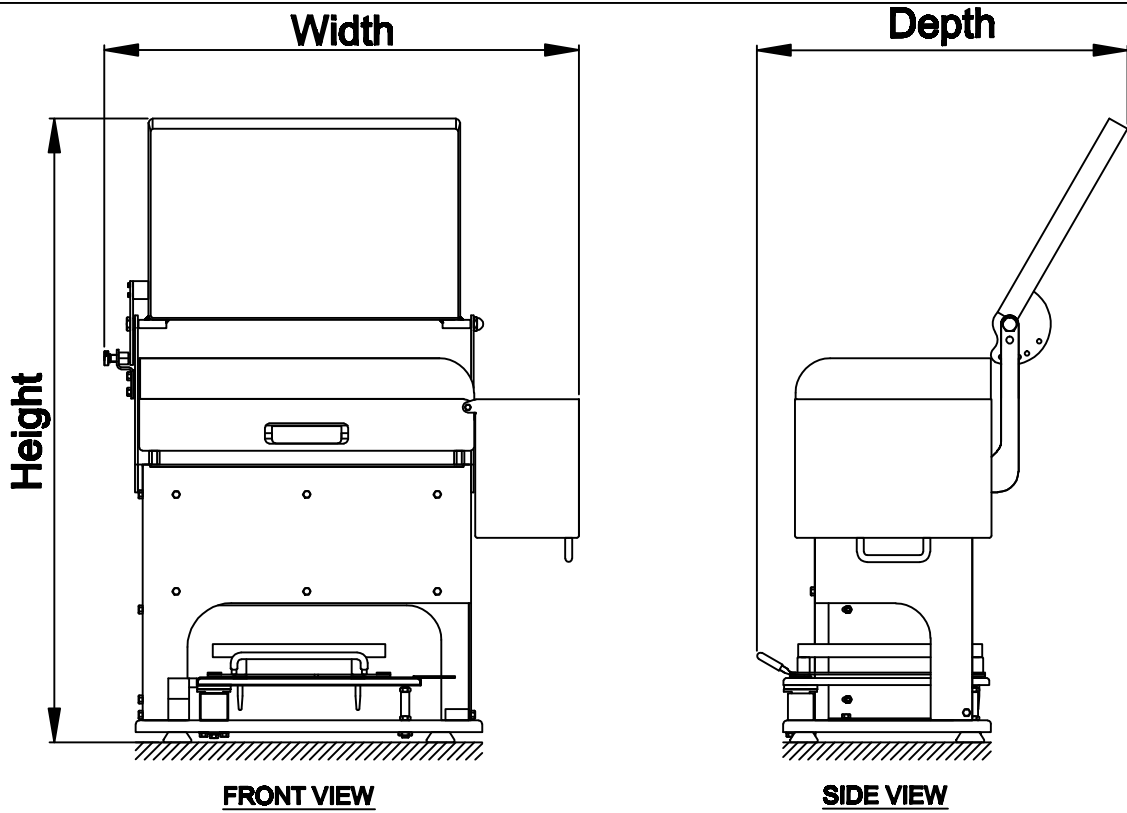

Orienter

CVO BenchTop Orienter

Model	Height	Width	Depth
Model A (Su.7,7,10)	90cm=35in.	68.5cm=27in.	53.5cm=21in.
Model C (12,12el,13)	75cm=29.5in.	63cm=25in.	51.4cm=20in.

Filler

CVF BenchTop Filler