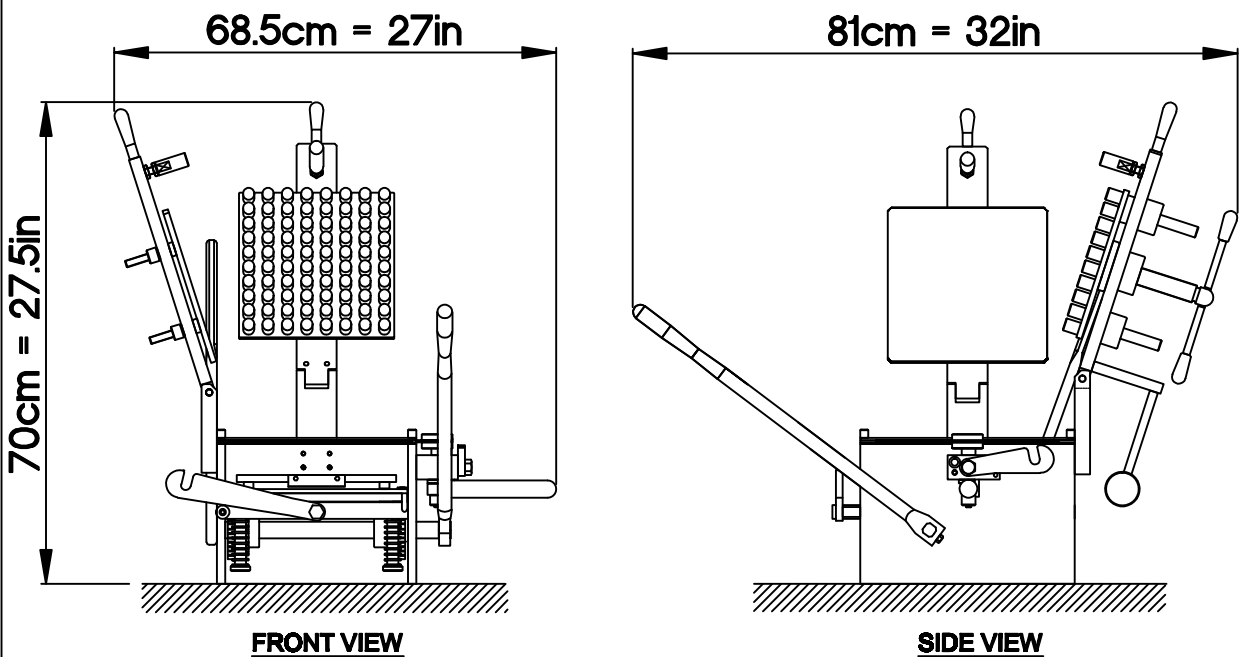

Orienter

CVO BenchTop Orienter

Model	Height	Width	Depth
Model A (Su.7,7,10)	90cm=35in.	68.5cm=27in.	53.5cm=21in.
Model C (12,12el,13)	75cm=29.5in.	63cm=25in.	51.4cm=20in.

Filler

CVF BenchTop Filler