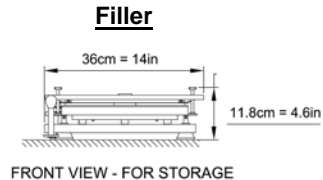

Weight & Dimensions

Item	Boxes	Shipping Wt.		Net Wt.	
		kg	lbs	kg	Lbs
Complete System for one Capsule Size	Box 1/1	19.6	43.0	15.0	33.0
Extra Change Parts	Box 1/1	12.0	26.0	6.5	14.0
Extra Tamper	Box 1/1	1.0	2.0	0.5	1.0
Extra Tamper and Orienter Base	Box 1/1	2.5	6.0	1.7	4.0
Vibrator MPC6	Box 1/1	8.5	19.0	6.5	14.0