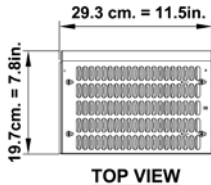

Weight & Dimensions

Item	Boxes	Shipping Wt.		Net Wt.	
		kg	lbs	kg	Lbs
Complete System for one Capsule Size	Box 1/1	19.6	43.0	15.0	33.0
Extra Change Parts	Box 1/1	12.0	26.0	6.5	14.0
Extra Tamper	Box 1/1	1.0	2.0	0.5	1.0
Extra Tamper and Orienter Base	Box 1/1	2.5	6.0	1.7	4.0
Vibrator MPC6	Box 1/1	8.5	19.0	6.5	14.0