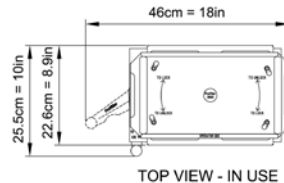

Weight & Dimensions

Item	Boxes	Shipping Wt.		Net Wt.	
		kg	lbs	kg	Lbs
Complete System for one Capsule Size	Box 1/1	19.6	43.0	15.0	33.0
Extra Change Parts	Box 1/1	12.0	26.0	6.5	14.0
Extra Tamper	Box 1/1	1.0	2.0	0.5	1.0
Extra Tamper and Orienter Base	Box 1/1	2.5	6.0	1.7	4.0
Vibrator MPC6	Box 1/1	8.5	19.0	6.5	14.0