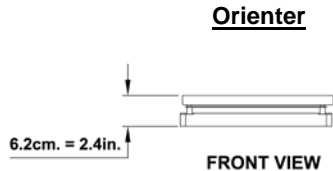

Weight & Dimensions

Item	Boxes	Shipping Wt.		Net Wt.	
		kg	lbs	kg	Lbs
Complete System for one Capsule Size	Box 1/1	19.6	43.0	15.0	33.0
Extra Change Parts	Box 1/1	12.0	26.0	6.5	14.0
Extra Tamper	Box 1/1	1.0	2.0	0.5	1.0
Extra Tamper and Orienter Base	Box 1/1	2.5	6.0	1.7	4.0
Vibrator MPC6	Box 1/1	8.5	19.0	6.5	14.0